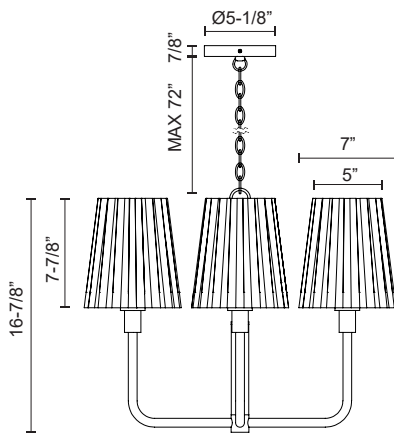

## PLISSE CH628423MBOP

FIXTURE DIMENSIONS	D22-1/2 x H16-7/8"
LAMP TYPE	E26
MAX WATTAGE	60W
BULB QTY	4
BULBS INCLUDED	No
RECOMMENDED BULB TYPE	A19
VOLTAGE	120V
GLASS DETAILS	Opal Glass
MATERIAL	Glass; Steel;
WIRE LENGTH	84"
MINIMUM HANG HEIGHT	22"
SLOPED CEILING ADAPTABLE	Yes
LOCATION	Dry
BARCODE	UPC 69175907702
CANOPY DIMENSIONS	D5-1/8" x H7/8"
FINISH OPTION(S)	Opal Matte Glass; Matte Black;
BRAND	Alora Mood

[ D - Diameter, L - Length, W - Width, H - Height, E - Extension ]